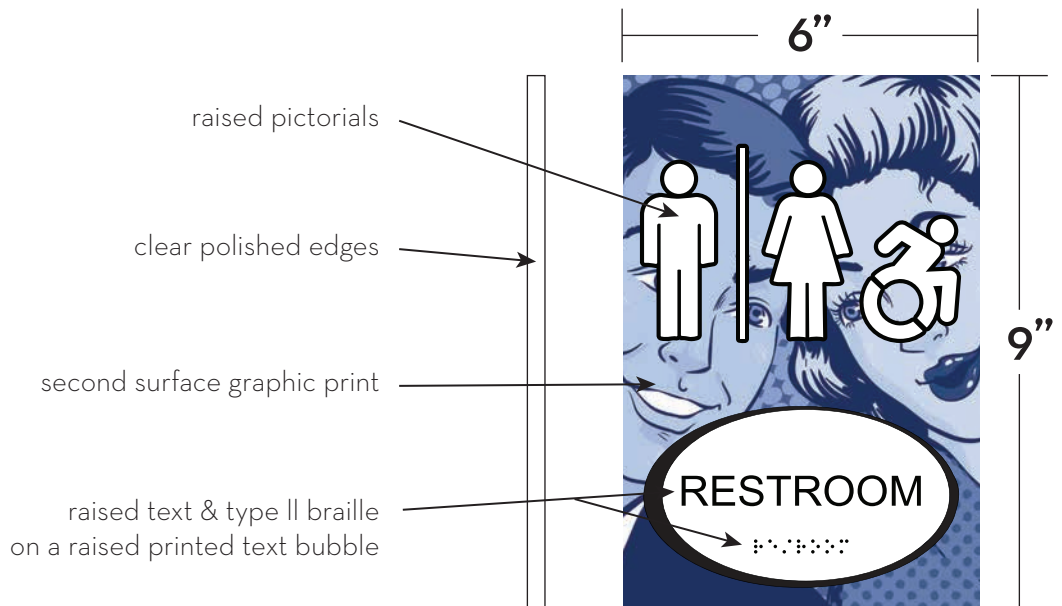

# COMIC COLLECTION

Are you a fan of comics? Are you looking for a fun, creative way to spruce up your building? Then the **comic** collection is what you're looking for!

This collection boasts a variety of creatively designed signs that are meant to capture the essence and wonder of comics. Choose between our different style restroom signs, while outfitting your building to match!

# COMIC COLLECTION

With ADAptive Signage's vast technology, your signage will all come standard with a laser polished edge for an elegant clear-glass look.

Our state-of-the-art 3D UV Printer will print your ADA text, pictorial, graphic, and braille quickly & vividly.

# COMIC COLLECTION

**Raised Title Text -**  
Customizable by location

**Second Surface Print**  
on back of 1/8" Acrylic

**1/8" Face Plate, Phantom**  
attached to back plates  
via 4 polished aluminum  
standoffs

**Raised Text -**  
Customizable by location

**1/8" Back Plate, White**  
Backplate to have double  
stick tape on back for  
installation.

**All Edges are Finished  
Glossy. All Material is  
Acrylic, Standoffs are  
Aluminum**