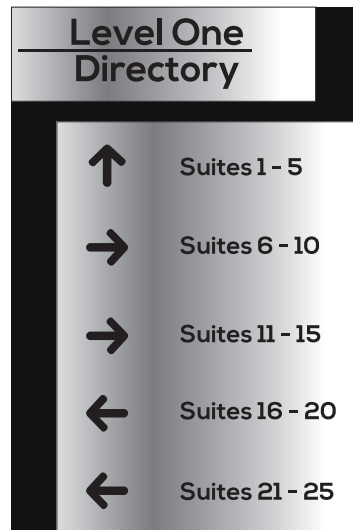

The Midtown Line

OUR MIDTOWN SATIN ALUMINUM FACED ADA SIGNS ARE UPSCALE & ATTRACTIVE

COLOR OPTIONS:

DIRECTORY

6" X 9"

6" X 9"

6" X 9"

6" X 9"

6" X 9"

6" X 9"

4" X 6"

4" X 6"

4" X 6"

4" X 12"