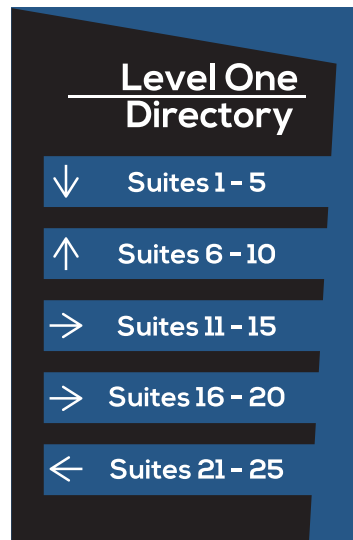

# The Everest Line

OUR DUAL COLOR, DOUBLE PANEL SIGNS PROJECT A MORE EARTHY FEEL FOR YOUR COMPLIANCE SIGNAGE

COLOR OPTIONS:

D I R E C T O R Y

6 " X 9 "

6 " X 9 "

6 " X 9 "

6 " X 9 "

6 " X 9 "

6 " X 9 "

4 " X 6 "

4 " X 6 "

4 " X 6 "

4 " X 1 2 "