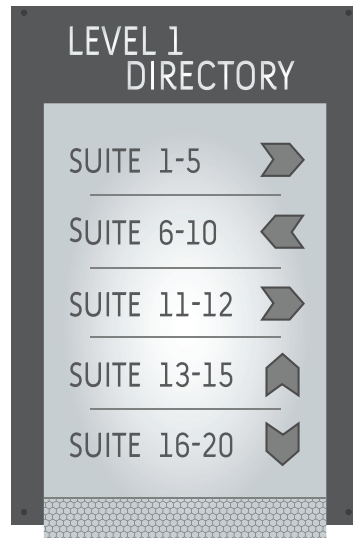

The Atlantic Line

SIMPLE, ELEGANT, TACTILE SIGNS

COLOR OPTIONS:

DIRECTORY

8" X 6"

6" X 8"

8" X 6"

6" X 8"

4" X 6"

4" X 6"

4" X 6"

4" X 12"